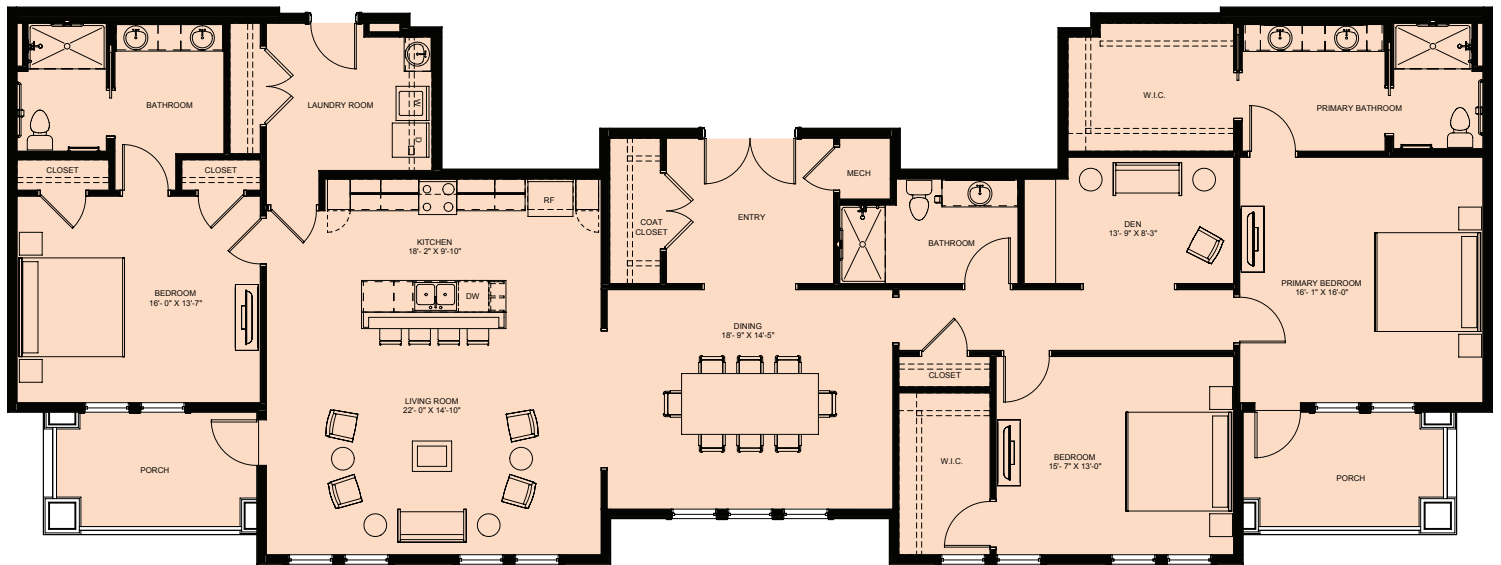

# THE SEQUOIA

2,600 sq. ft. | 3 Bedroom and 3 Bathroom With Den | **PINE VIEW HYBRIDS**

## LAKEWOOD

A LifeSpire Community

1900 Lauderdale Drive | Richmond, VA 23238 | 804.728.0080

[LakewoodWestEnd.org](http://LakewoodWestEnd.org)

This floor plan is used for marketing purposes. Exact dimensions and features may vary with each individual unit.